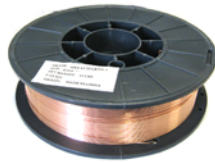

MAXWELD INC.

Welding Supply

11099 RUSH STREET, S. EL MONTE, CA 91733
 TEL: 626-444-1500 FAX: 626-444-1509
 www.maxweld.com maxweldinc@yahoo.com

33 Lbs.
ER 70S-6
 size 0.035"

11 Lbs.
ER 70S-6
 size 0.035"
 5pcs/box

44 Lbs.
E6013
 8packs/box
 size 5/64" 3/32" 1/8"

44 Lbs
E7018
 4packs/box
 size 1/8"

220V-250A
MIG250 Welder

110/220V-160A
Mini160 Welder

120V-60Hz. 4-1/2"
 900W 11,000/min.
 Angle Grinder
Mak Grinder

LVLP Gread
 10 sets/box
R500

HM4000
 Solar auto darkening
 View size: 4" x 2"
 Weight: 0.9 Lbs.

ELECTRODE HOLDER
 300A

7" 4-1/2"
 Segmented Rim for Dry Cuts
DIAMOND BLADE

SAFETY GOGGLE