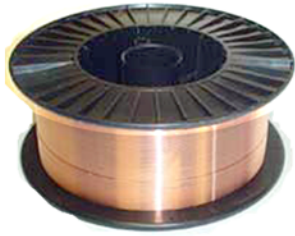

MAXWELD INC.

Welding Supply

11099 RUSH STREET, S. EL MONTE, CA 91733
 TEL: 626-444-1500 FAX: 626-444-1509
 www.maxweld.com maxweldinc@yahoo.com

33 Lbs.
ER 70S-6
 size 0.035"

11 Lbs.
ER 70S-6
 size 0.035"
 5pcs/box

44 Lbs.
E6013
 8packs/box
 size 5/64" 3/32" 1/8"

44 Lbs
E7018
 4packs/box
 size 1/8"

220V-250A
MIG250 Welder

110/220V-160A
Mini160 Welder

120V-60Hz. 4-1/2"
 900W 11,000/min.
 Angle Grinder
Mak Grinder

LVLP Gread
 10 sets/box
R500

HM4000
 Solar auto darkening
 View size: 4" x 2"
 Weight: 0.9 Lbs.

ELECTRODE HOLDER
 300A

7" 4-1/2"
 Segmented Rim for Dry Cuts
DIAMOND BLADE

SAFETY GOGGLE